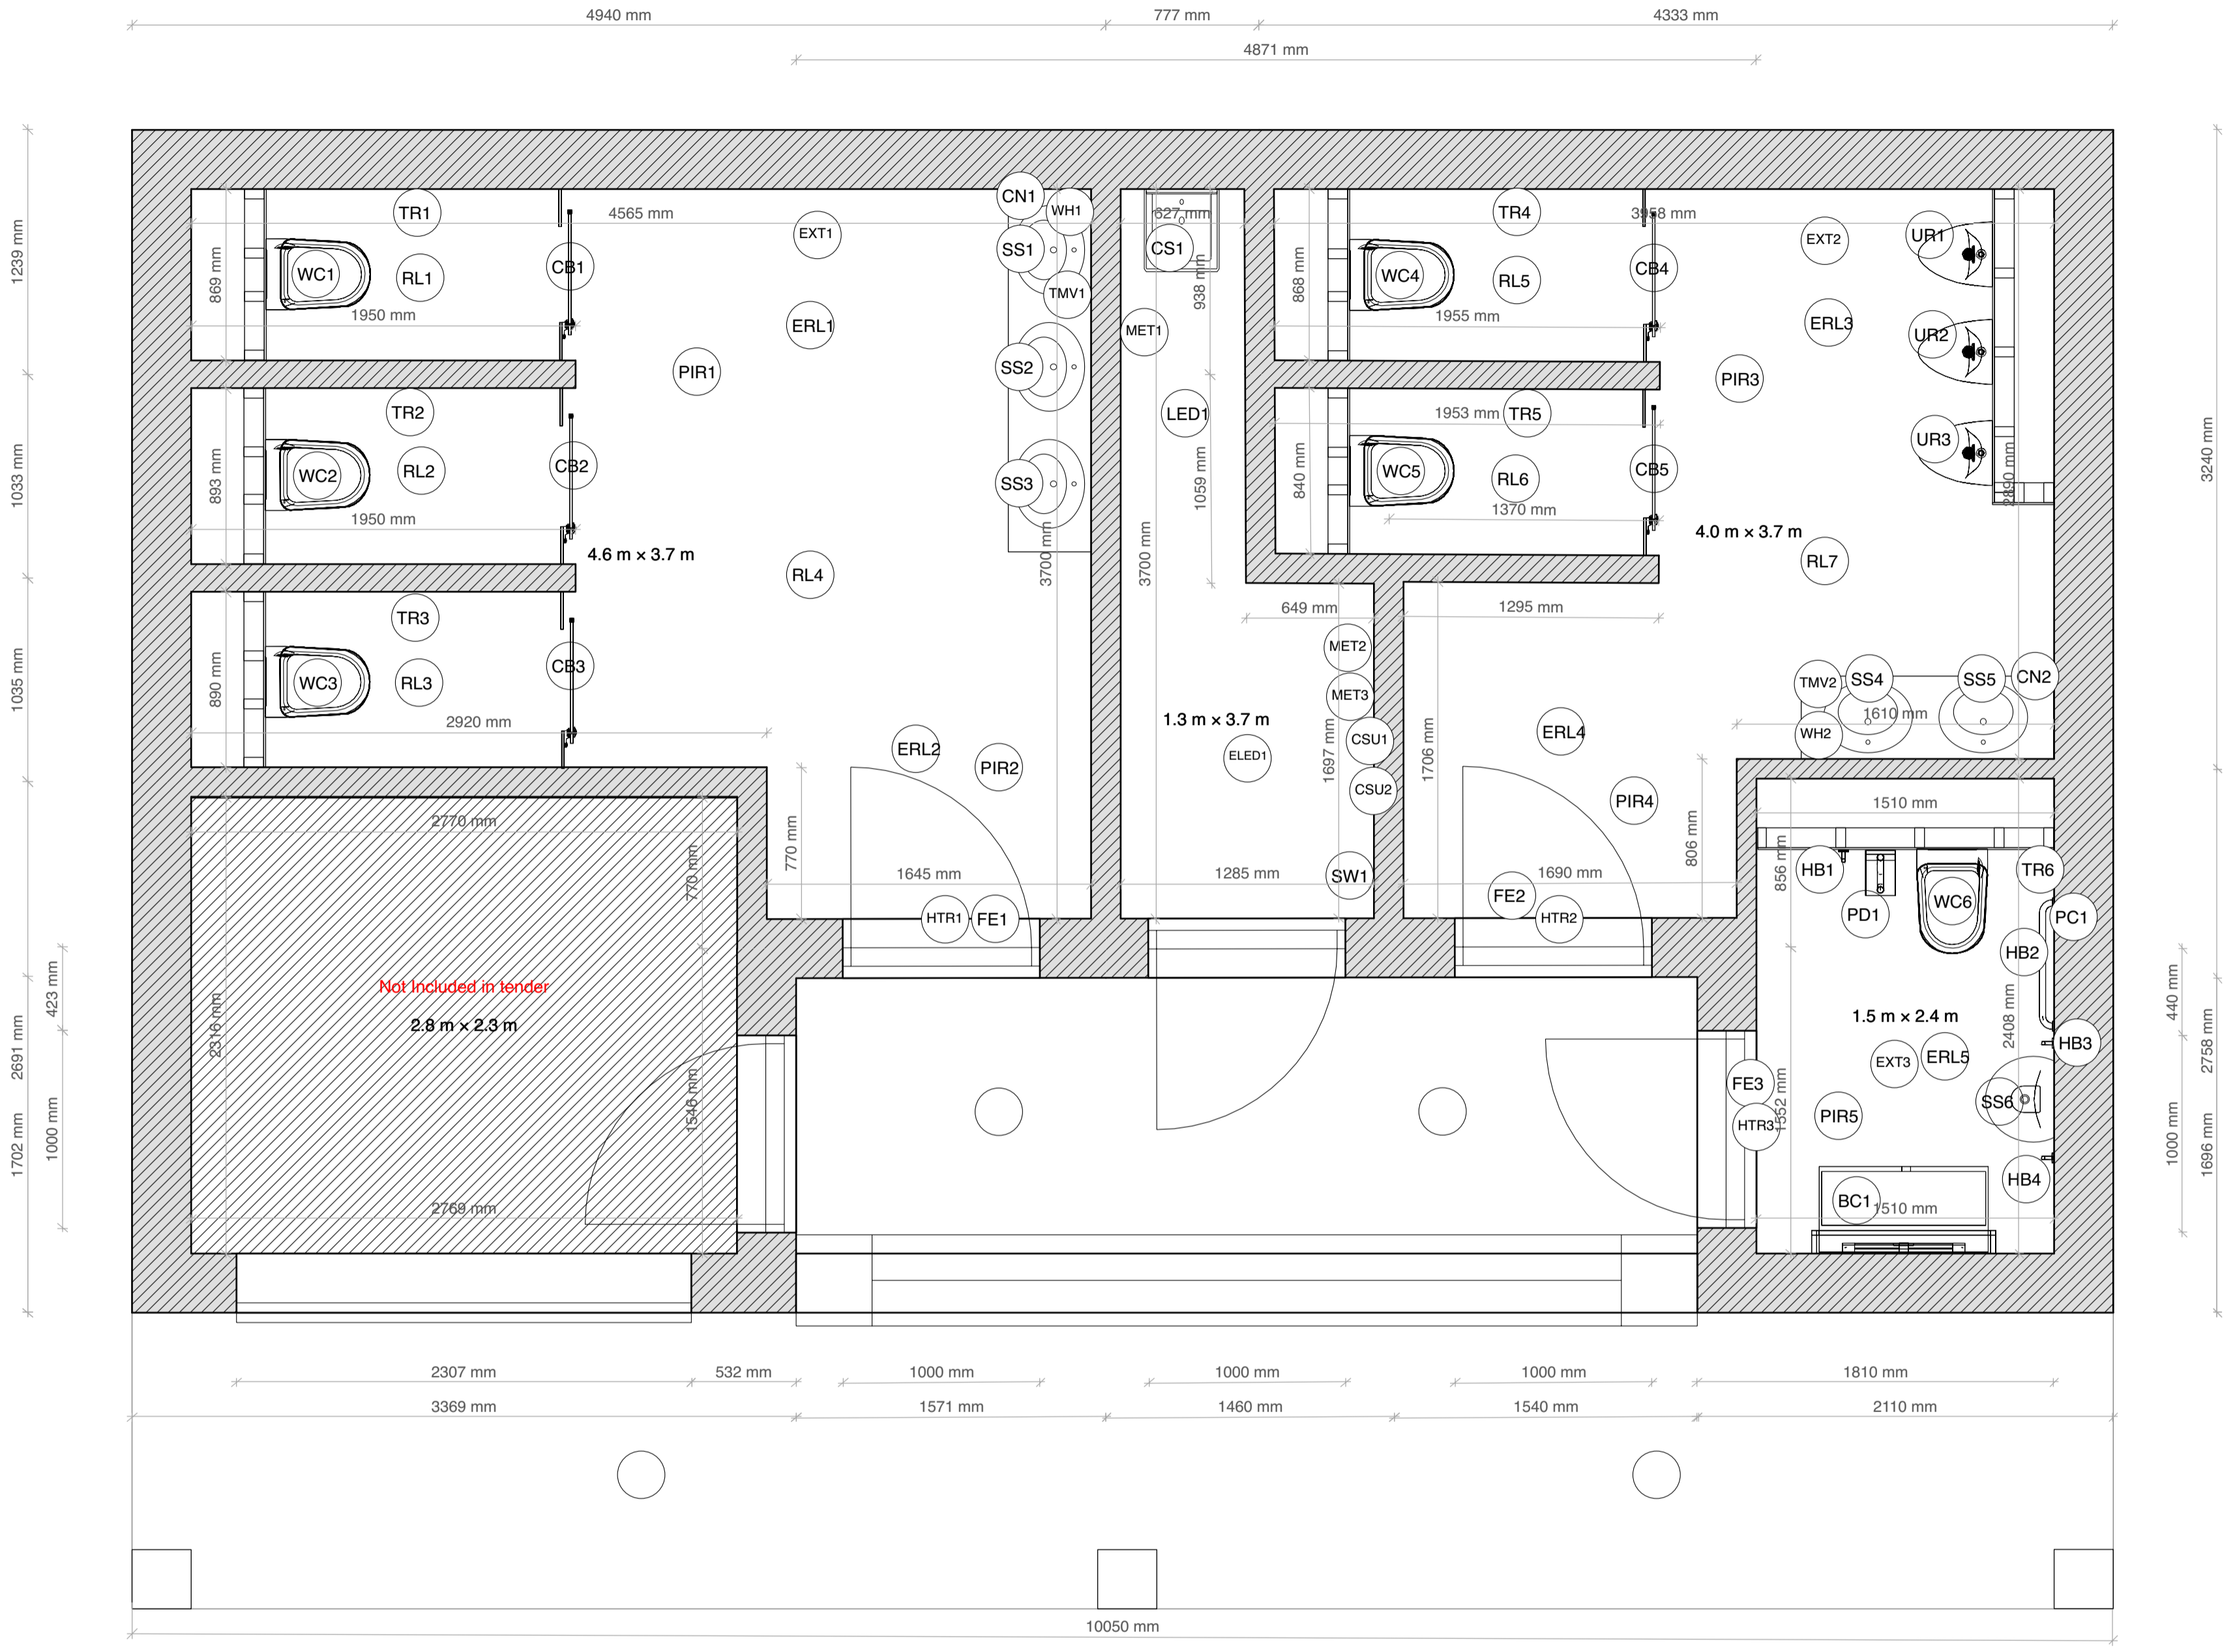

# Goldsmiths Toilet and Kiosk Plan

- Legend**
- WC1 - Toilet Pan and concealed cistern
  - UR - Urinal
  - SS - Sink and tap
  - CS - Cleaners Sink and tap
  - CB - Cubical door
  - TR - Toilet Roll holder
  - PD - Pull down grab bar
  - HB - Grab bar
  - BC - Baby Change
  - CN - Cabinete
  - RL - Recessed light
  - ERL - Emergency Recessed Light
  - LED - LED strip light
  - ELED - Emergency LED strip light
  - PC - Pull cord emergency
  - FE - Illuminated Fire Exit Sign
  - WLED - Waterproof recessed light
  - PIR - PIR Movement sensor
  - SW - One way light switch
  - MET - Water/ Electric Meter
  - CSU - Consumer unit
  - WH - Water heater
  - TMV - Thermostatic Valve
  - EXT - Extractor Fan
  - HTR - Above door heater